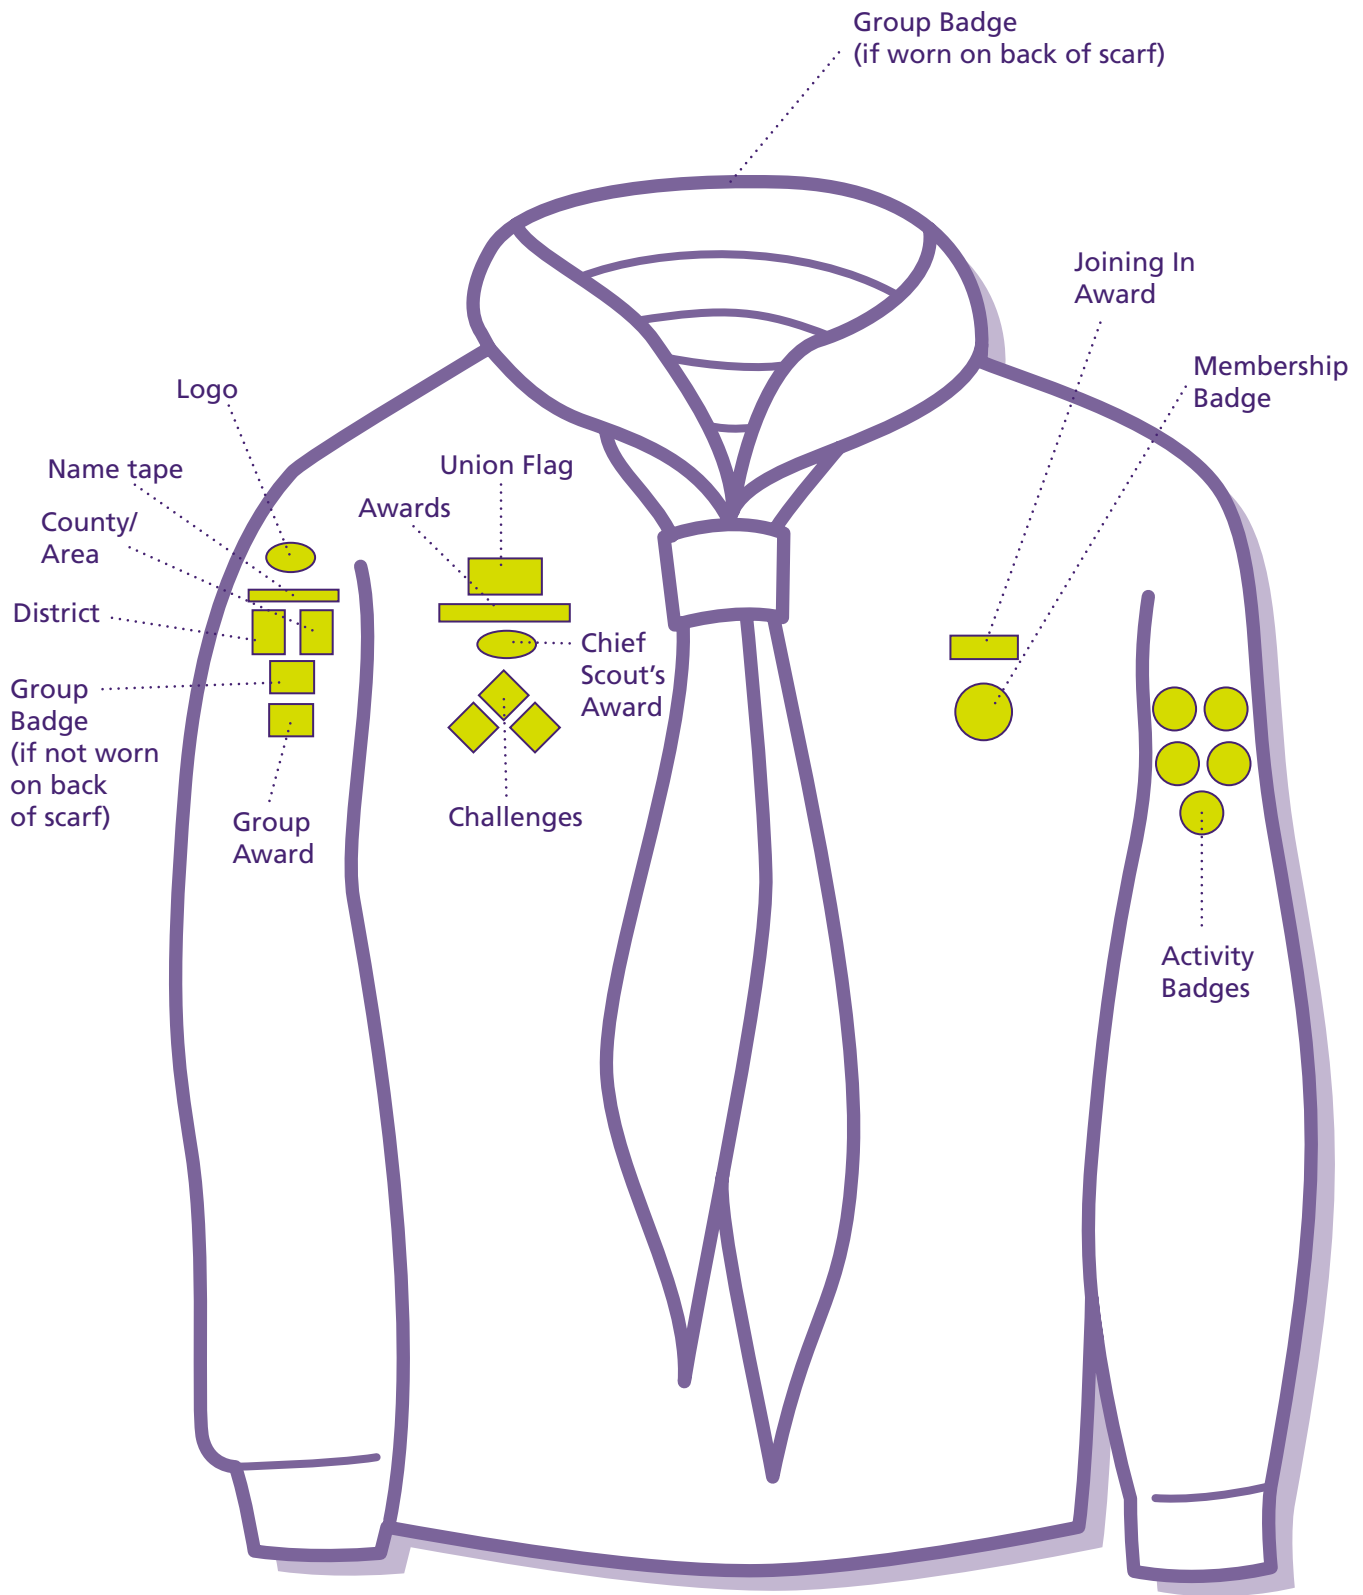

Position of Badges and Awards for Beaver Scouts

Note: We wear the round Isle of Man badge instead of the County & District ones. TT & MGP badges are worn on the back of your scarf not a Group Badge. The 'Logo' and Group badges are not worn but your status as a member of '1st Laxey Scout Group' is shown on the Name Tape